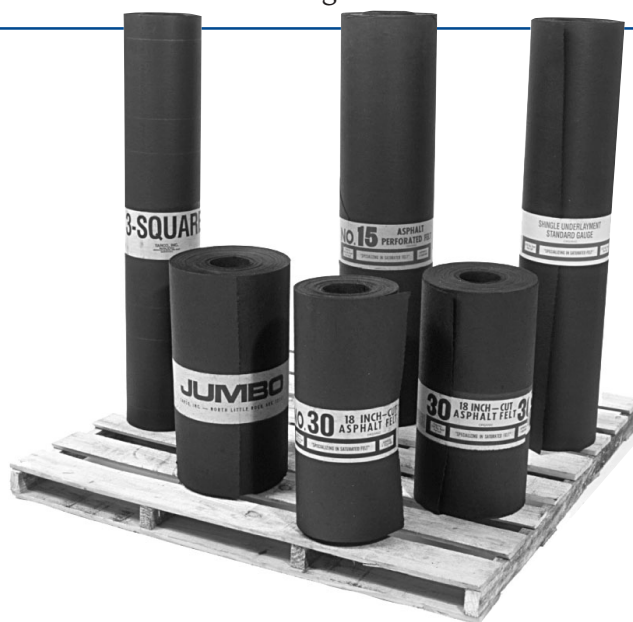

Asphalt Saturated Organic Felts

Asphalt Saturated Organic Felts are manufactured from premium quality organic mat and saturated with high-grade asphalt.

Usage

Asphalt Saturated Organic Felts are designed as an underlayment product to be applied over the roof deck prior to the installation of asphalt shingles. Install Asphalt Saturated Organic Felts as a secondary barrier to moisture caused by wind-driven rain and ice damming.

Products

15# ASTM SPECIFICATION FELT

- Meets ASTM D 226, Type I
- Dimensions: 144' X 36"
- Coverage per Roll: 4 Squares
- Approx. Sq. Ft. per Roll: 432 Sq. Ft.
- Also available in 3 Square Roll

30# ASTM SPECIFICATION FELT

- Meets ASTM D 226, Type II
- Dimensions: 72' X 36"
- Coverage per Roll: 2 Squares
- Approx. Sq. Ft. per Roll: 216 Sq. Ft.
- Also available in 18" Split (108 Sq. Ft.) Roll

PRO 15 SPECIFICATION FELT

- Meets ASTM D 4869, Type I
- Dimensions: 144' X 36"
- Coverage per Roll: 4 Squares
- Approx. Sq. Ft. per Roll: 432 Sq. Ft.

NO 15 SPECIFICATION FELT

- Meets ASTM D 4869, Type I
- Dimensions: 144' X 36"
- Coverage per Roll: 4 Squares
- Approx. Sq. Ft. per Roll: 432 Sq. Ft.
- Also available in 3 Square Roll

NO 15 NON-SPEC FELT

- Dimensions: 144' X 36"
- Coverage per Roll: 4 Squares
- Approx. Sq. Ft. per Roll: 432 Sq. Ft.

PRO 30 SPECIFICATION FELT

- Meets ASTM D 4869, Type II
- Dimensions: 72' X 36"
- Coverage per Roll: 2 Squares

NO 30 SPECIFICATION FELT

- Meets ASTM D 4869, Type I
- Dimensions: 72' X 36"
- Coverage per Roll: 2 Squares
- Approx. Sq. Ft. per Roll: 216 Sq. Ft.
- Also available in 18" Split (108 Sq. Ft.) and Jumbo (180 Sq. Ft.) Rolls

NO 30 NON-SPEC FELT

- Dimensions: 72' X 36"
- Coverage per Roll: 2 Squares
- Approx. Sq. Ft. per Roll: 216 Sq. Ft.